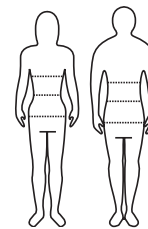

SIZING CHART

SIZING CHART: These charts show body measurements. Be sure to measure yourself to find the accurate size.

How to measure: For best results, have someone else take measurements. Measure body in swimsuit or underwear. Tape must be snug but not tight. If measurements fall between two sizes, order the larger size.

Height: Stand with back straight, without shoes; measure from the top of the head to the floor.

Chest: Measure under your arms, around the fullest part of your chest.

Waist: Measure around your natural waistline, keeping one finger between the tape and body.

Hips: Stand with legs together, measure around the fullest part of hips, ensuring the tape is level.